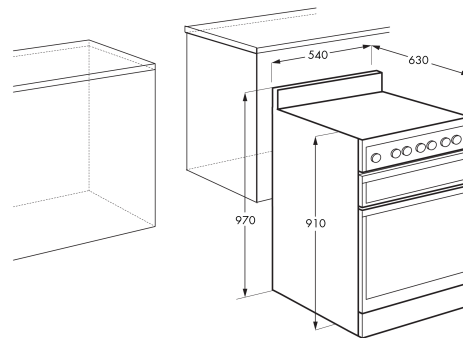

CFE547WBB

54cm white freestanding oven with fan forced oven, timer, light, separate electric grill and electric cooktop with ceramic glass.

Features

- Ceramic stove top
- Class-leading capacity
- Handy separate grill
- Easy-clean convenience

Product Dimension

Total height (mm) - 970, Total width (mm) - 540, Total depth (mm) - 630